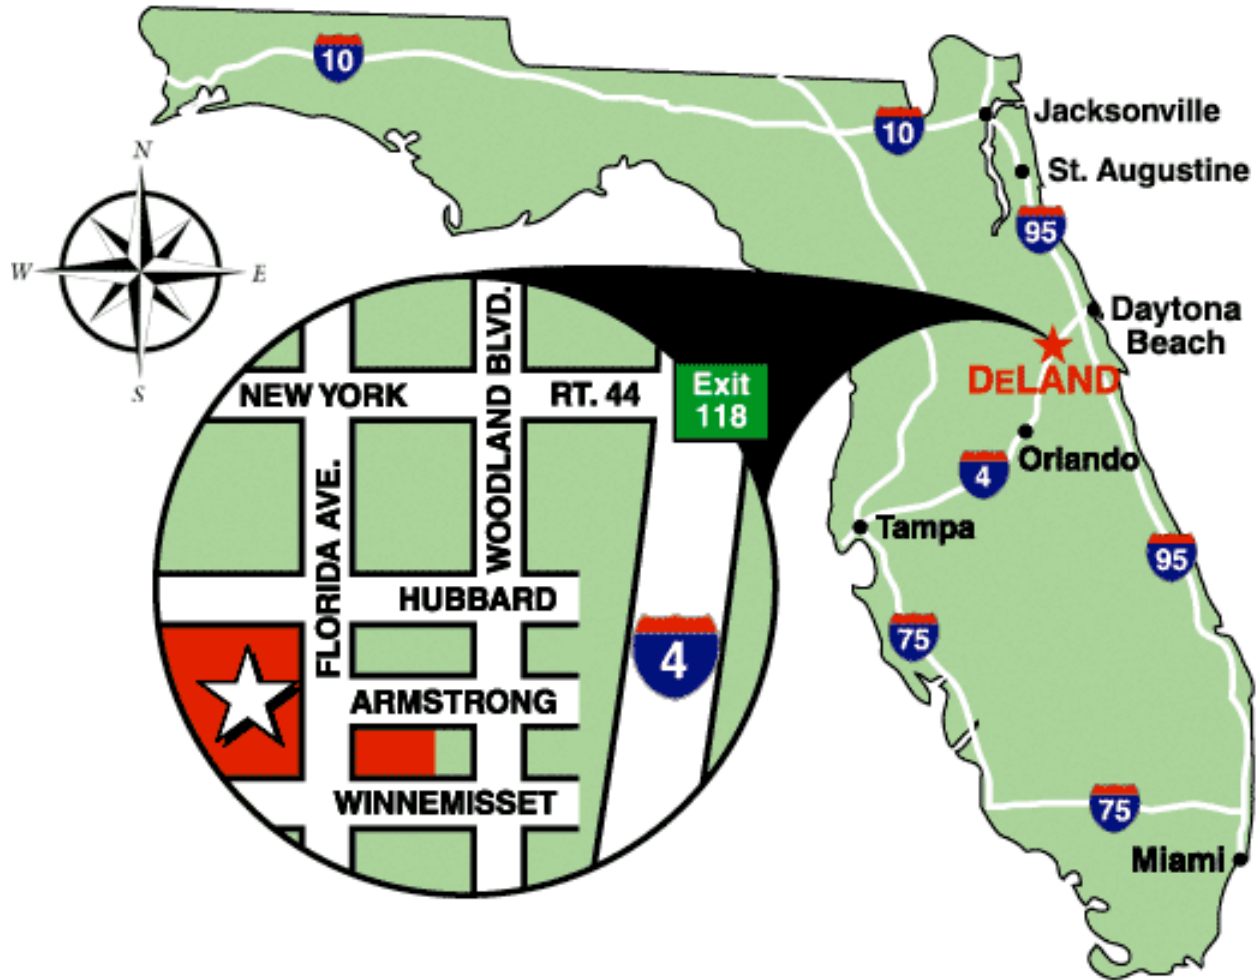

Alliance Retirement Community

600 S. Florida Ave., DeLand, FL 32720

For Sales Information, Please Call (386) 736-1814

or for general information or questions

call or 1-800-334-4133 or (386) 734-3481

To reach the Alliance Community from I-4, take exit 118 west toward DeLand. The Alliance Community is one block west of Woodland Boulevard (17-92) and six blocks south of New York Avenue (Rt. 44).

Two nearby airports make travel convenient, with Daytona Beach International Airport (DAB) about 30 minutes east and Orlando International Airport (MCO) about an hour south.